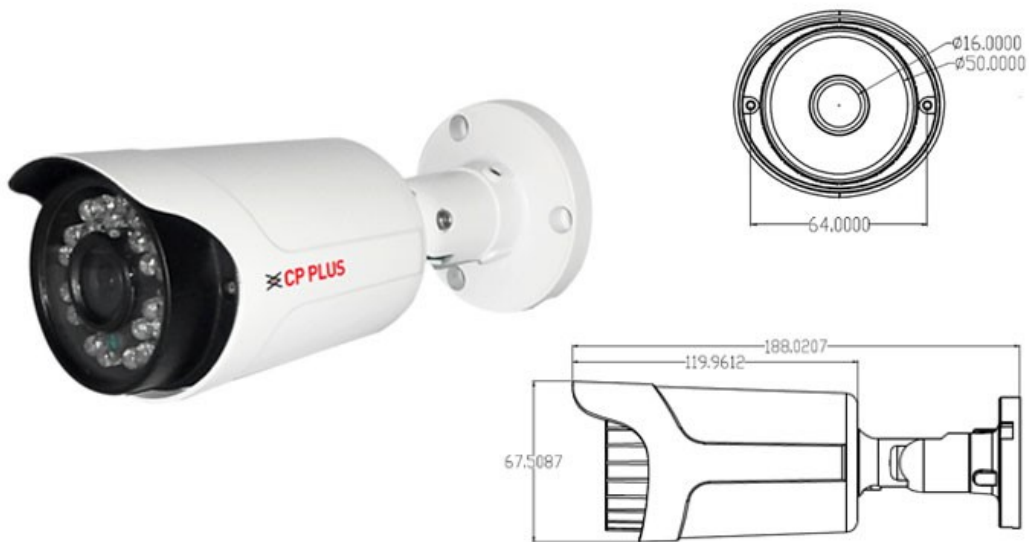

# CP- VCQ-T10L3

1 MP HDCVI IR Bullet Camera - 30 Mtr.

## Main Features

- 1 MP HQIS Pro Image Sensor
- 25/30fps@720P
- Day/Night(ICR), AWB, AGC, BLC
- 6mm MP Lens
- IR Range of 30 Mtr.
- IP66